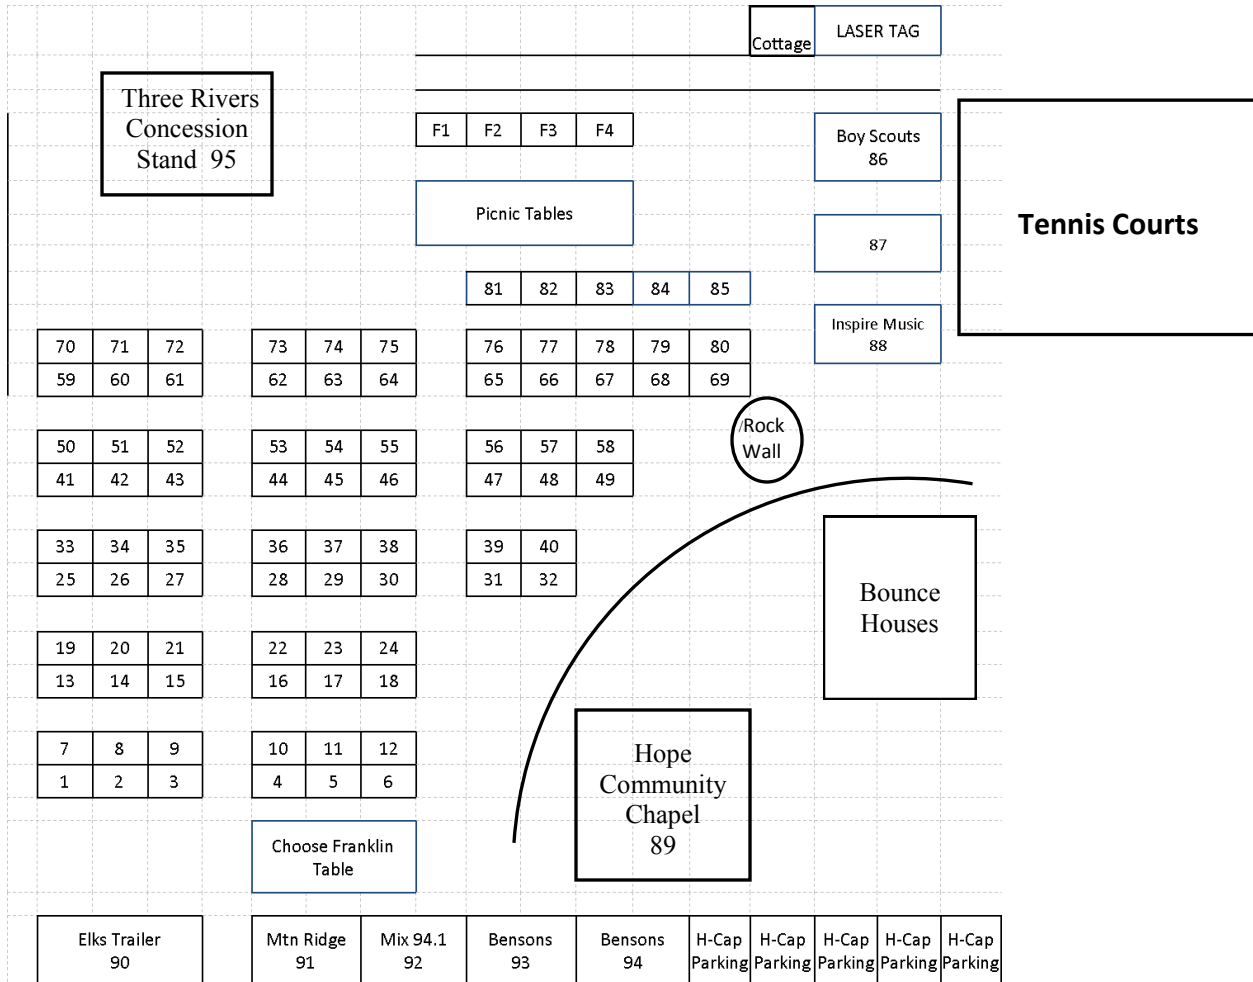

Choose Franklin Community Day—May 13, 2017

www.franklincommunityday.org

Field Map

See vendor listing for booth numbers

**Public Restrooms/PortaPotties located behind Vendor Parking—Near softball field —
Near tennis courts**

NO PETS ALLOWED ON FIELD – SERVICE ANIMALS ONLY!

**Hope Community Chapel will provide a
“Mothers’ Tent” to allow moms to nurse in privacy, change infants/
toddlers, or just give little ones and their parents a break from the
excitement for a few moments!**